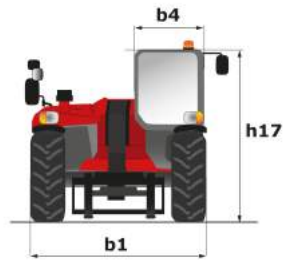

Technical sheet

MT 933 EASY

Telehandlers

Capacities	Metric
Max. capacity	3300 kg
Max. lift height	9.07 m
Max. reach	6.35 m
Bucket breakout force	5770 daN
Weight and dimensions	
l2 - Overall length of fork carriage	4.68 m
b1 - Overall width	2.33 m
h17 - Overall height	2.30 m
y - Wheelbase	2.81 m
m4 - Ground clearance	0.45 m
b4 - Overall cab width	0.89 m
Wa1 - Frame outer turning radius	3.80 m
Unladen weight (with forks)	7145 kg
Standard tyres	400/80 - 24 - 162A8 - Alliance
Standard forks	1200x125x45
Performances	
Lifting	8.90 s
Lowering	5.70 s
Telescope extension	14.60 s
Retracting the telescope	8.80 s
Scoop	3.30 s
Dump	3.10 s
Engine	
Brand	Deutz
Environmental standards	Stage 5 / Tier IV Final
Model	TD 3.6 L
Number of cylinders - Capacity	4 - 3621 cm ³
Power	75 hp / 55 kW
Max. torque	340 Nm at 1600 rpm
Laden drawbar pull	7320 daN
Transmission	
Type	Torque Converter
Number of gears (forward/reverse)	4/4
Max. speed of travel (may vary according to the applicable regulation)	25 km/h
Parking brake	Manual parking brake
Service brake	Hydraulic oil immersed multi-disc braking on front & rear axles
Hydraulics	
Type of pump	Gear pump
Hydraulic flow rate - Pressure	92.70 l/min - 260 bar
Tank capacities	
Engine oil	10 l
Hydraulic oil	128 l
Fuel	120 l
Noise & vibration	
Noise at driving position (LpA)	79 dB(A)
Noise to environment (LwA)	104 dB(A)
Vibration on hands/arms	2.5 m/s ²
Miscellaneous	
Steering wheels / Driving wheels	4 / 4
Safety	Cab ROPS - FOPS Level 2
Controls	JSM