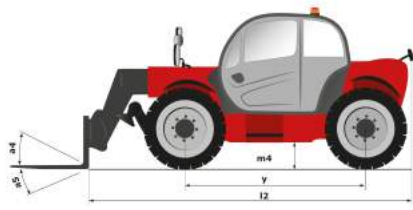

Technical sheet

MT 933 EASY

Telehandlers

Capacities	Metric
Max. capacity	3300 kg
Max. lift height	9.07 m
Max. reach	6.35 m
Bucket breakout force	5770 daN
Weight and dimensions	
l2 - Overall length of fork carriage	4.68 m
b1 - Overall width	2.33 m
h17 - Overall height	2.30 m
y - Wheelbase	2.81 m
m4 - Ground clearance	0.45 m
b4 - Overall cab width	0.89 m
Wa1 - Frame outer turning radius	3.80 m
Unladen weight (with forks)	7145 kg
Standard tyres	400/80 - 24 - 162A8 - Alliance
Standard forks	1200x125x45
Performances	
Lifting	8.90 s
Lowering	5.70 s
Telescope extension	14.60 s
Retracting the telescope	8.80 s
Scoop	3.30 s
Dump	3.10 s
Engine	
Brand	Deutz
Environmental standards	Stage 5 / Tier IV Final
Model	TD 3.6 L
Number of cylinders - Capacity	4 - 3621 cm ³
Power	75 hp / 55 kW
Max. torque	340 Nm at 1600 rpm
Laden drawbar pull	7320 daN
Transmission	
Type	Torque Converter
Number of gears (forward/reverse)	4/4
Max. speed of travel (may vary according to the applicable regulation)	25 km/h
Parking brake	Manual parking brake
Service brake	Hydraulic oil immersed multi-disc braking on front & rear axles
Hydraulics	
Type of pump	Gear pump
Hydraulic flow rate - Pressure	92.70 l/min - 260 bar
Tank capacities	
Engine oil	10 l
Hydraulic oil	128 l
Fuel	120 l
Noise & vibration	
Noise at driving position (LpA)	79 dB(A)
Noise to environment (LwA)	104 dB(A)
Vibration on hands/arms	2.5 m/s ²
Miscellaneous	
Steering wheels / Driving wheels	4 / 4
Safety	Cab ROPS - FOPS Level 2
Controls	JSM